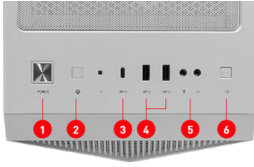

SPECIFICATIONS

Format de cartes mères supporté	ATX / Micro-ATX / Mini-ITX
Form Factor	Mid-Tower
Nom du produit	MPG GUNGNIR 110R WHITE
Dimensions	430 x 215 x 450 mm
Poids	7,9 kg
Ports E/S	2 x USB 3.2 Gen1 Type-A (5Gbps) 1 x USB 3.2 Gen2x2 Type-C (20Gbps) 1 x sortie audio 1 x entrée audio
Baies de disques	2 x 2,5" / 2 x 3,5"
Slots d'extension du boîtier	7
Ventilateur préinstallé	Avant : 3 x 120 mm Arrière : 1 x 120 mm
Longueur maximum bloc d'alimentation	250 mm
Longueur maximum de la carte graphique	340 mm
Longueur du dissipateur	Avant : 120 / 140 / 240 / 280 / 360 mm Haut : 120 / 240 mm Arrière : 120 mm
Longueur maximum du ventirad	170 mm
Rétroéclairage	Avant : 3 x ventilateur ARGB Arrière : 1 x ventilateur ARGB
Alimentation	ATX
Refroidissement	Front: 120mm x 3 or 140mm x 3 Top: 120mm x 3 or 140mm x 2 Rear: 120mm x 1 (120mm ARGB Fan x 1 Included)
	380 x 215 x 450 mm / 14.96 x 8.46 x 17.72"
	Front: 3 x 120 mm / 2 x 140 mm Top: 2 x 120 mm Rear: 1 x 120 mm

FEATURES

Optimized Air Flow

Can install up to 6x system fans, providing ventilation and stable performance to the whole system.

ARGB Fan

Built-in ARGB fan with striking lighting and vivid lighting effects.

1 to 6 ARGB LED Control board

Bundle with 1 to 6 ARGB LED control board that gives you more ways to decorate your gaming rig.

Tempered glass

Door-like tempered glass side panel with a thickness of 4mm are at your disposal with this gaming desktop.

Magnetic Filter

The magnetic dust filter on top is designed to give users an easy un-installing and cleaning experience.

CONNECTIONS

1. Power Button
2. Reset Button
3. USB3.2 Gen2x2 Type-C
4. USB 3.2 Gen 1 Type-A x2
5. Mic in / Audio out
6. LED Switch